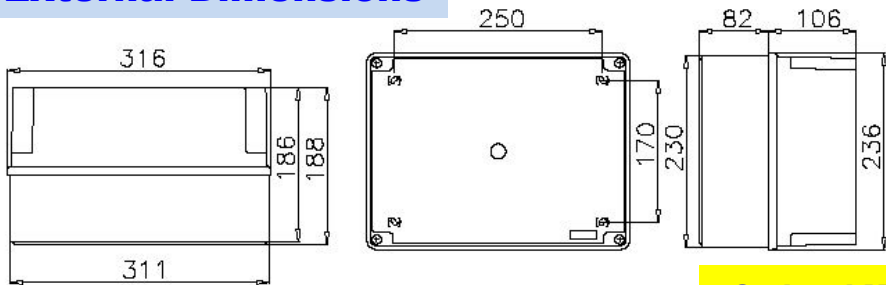

PC-1297RS

Typical image

Basic Internal Dimensions

Dime	mm	in.
A -	305	12.01
B -	225	8.86
C -	180	7.09
D -	173	6.81

Internal Mounting Dimensions

External Dimensions

All Dimensions are in Millimeters.

Optional Mounting Foot