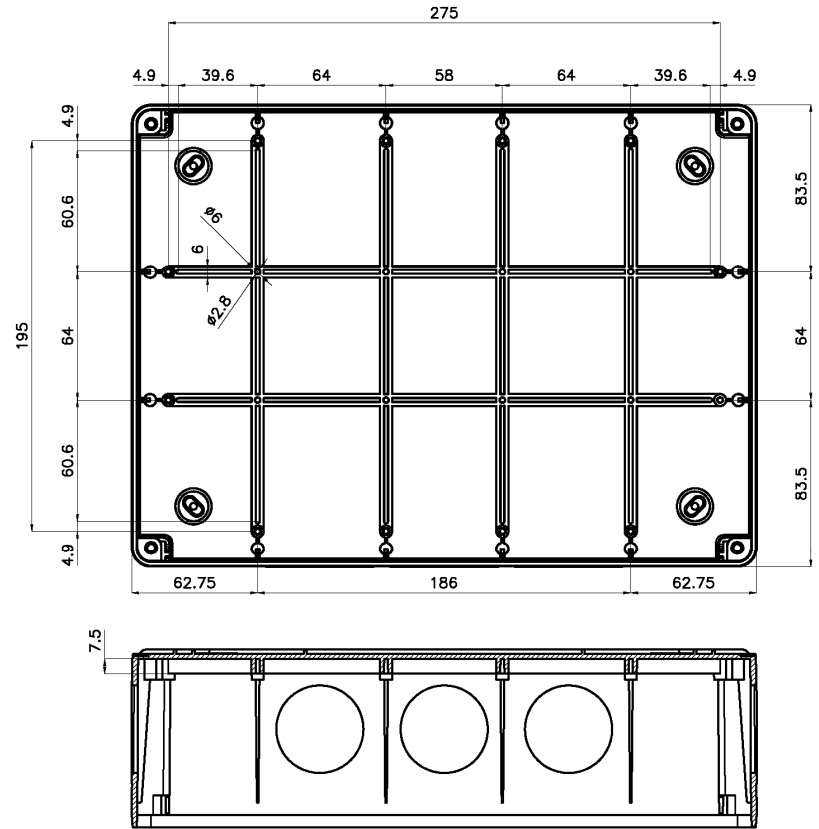

PC-1297RS

Typical image

Basic Internal Dimensions

Dime	mm	in.
A -	305	12.01
B -	225	8.86
C -	180	7.09
D -	173	6.81

Internal Mounting Dimensions

External Dimensions

All Dimensions are in Millimeters.

Optional Mounting Foot

Part # - MF-97

Optional Mounting Plate