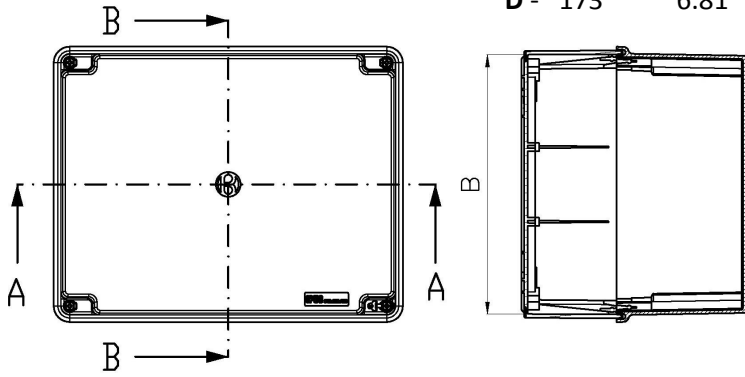

PC-1297RS

Typical image

Basic Internal Dimensions

Dime	mm	in.
A -	305	12.01
B -	225	8.86
C -	180	7.09
D -	173	6.81

Internal Mounting Dimensions

External Dimensions

All Dimensions are in Millimeters.

Optional Mounting Foot