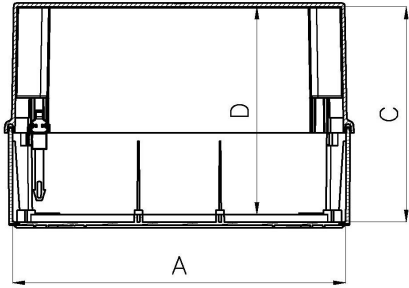

PC-1297RS

Typical image

Basic Internal Dimensions

Dime	mm	in.
A -	305	12.01
B -	225	8.86
C -	180	7.09
D -	173	6.81

Internal Mounting Dimensions

External Dimensions

All Dimensions are in Millimeters.

Optional Mounting Foot