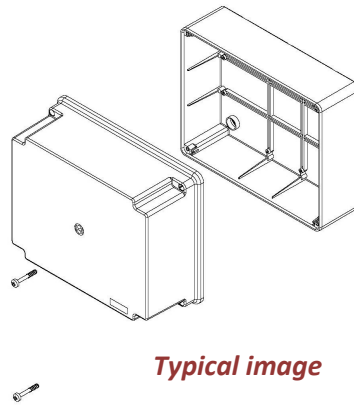

PC-1297RS

Typical image

Basic Internal Dimensions

Dime	mm	in.
A -	305	12.01
B -	225	8.86
C -	180	7.09
D -	173	6.81

Internal Mounting Dimensions

External Dimensions

All Dimensions are in Millimeters.

Optional Mounting Foot

Part # - MF-97

Optional Mounting Plate